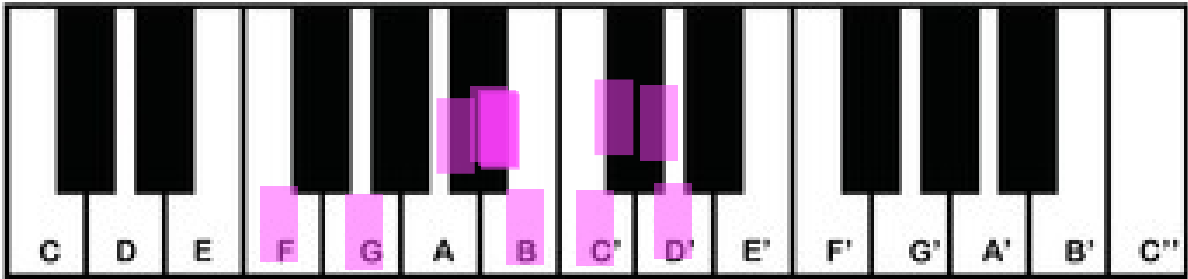

Boris the Spider, by The Who: Tempo 100bpm

*Each measure (rectangle) represents 4 beats.

Lick A- D, Db, C, B, Bb, F, G

D Db C B Bb F G

FORM, CHORDS AND LYRICS:

INTRO:

VERSE 1:

Look he's crawling up my wa-all.

Black and hairy, very sma-all.

Now he's up above my hea-ead.

Hanging by a little threa-ead.

Boris the Spider.

Boris the Spider.

VERSE 2:

Now he's dropped unto the flo-oor.

Heading for the bedroom do-oor.